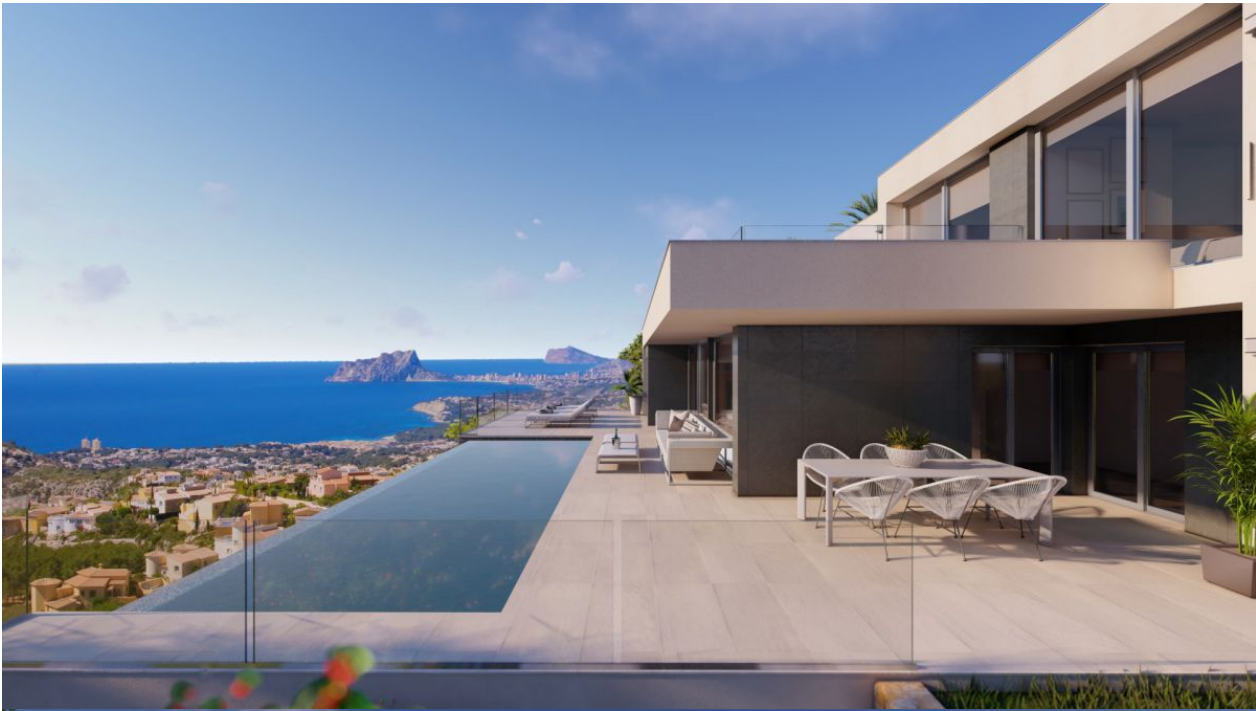

PROPERTY GALLERY