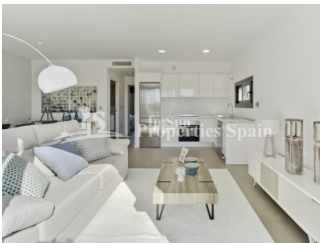

DESCRIPTION

New Villas on the Central Island at LO ROMERO GOLF, PILAR DE LA HORADADA. This is the last remaining Villa, WEST facing and it is a 3 bedroom 91m2 model with 2 bathrooms, open plan lounge / dining area, private garden and 76m2 rooftop solarium on a 191m2 plot with optional 6x3 swimming pool. These beautiful villas are distributed on one excellently laid out level, giving the rooms very spacious feel. Large master bedroom with en-suite bathroom, full side wall wardrobes with patio door leading onto the private garden – exterior steps take you to the generous rooftop solarium. Lo Romero Golf is a complex of more than 1.25 million square meters, which includes a golf course of 18 holes par 72, with clubhouse and driving range, sports and leisure area, hotel and shops. Its magnificent sea views, prime location, just 5 km from the beautiful beaches of Torre de la Horadada, and its design of wide streets surrounded by lush pine have made this golf resort one of the most popular in the area, since its opening in January 2008.